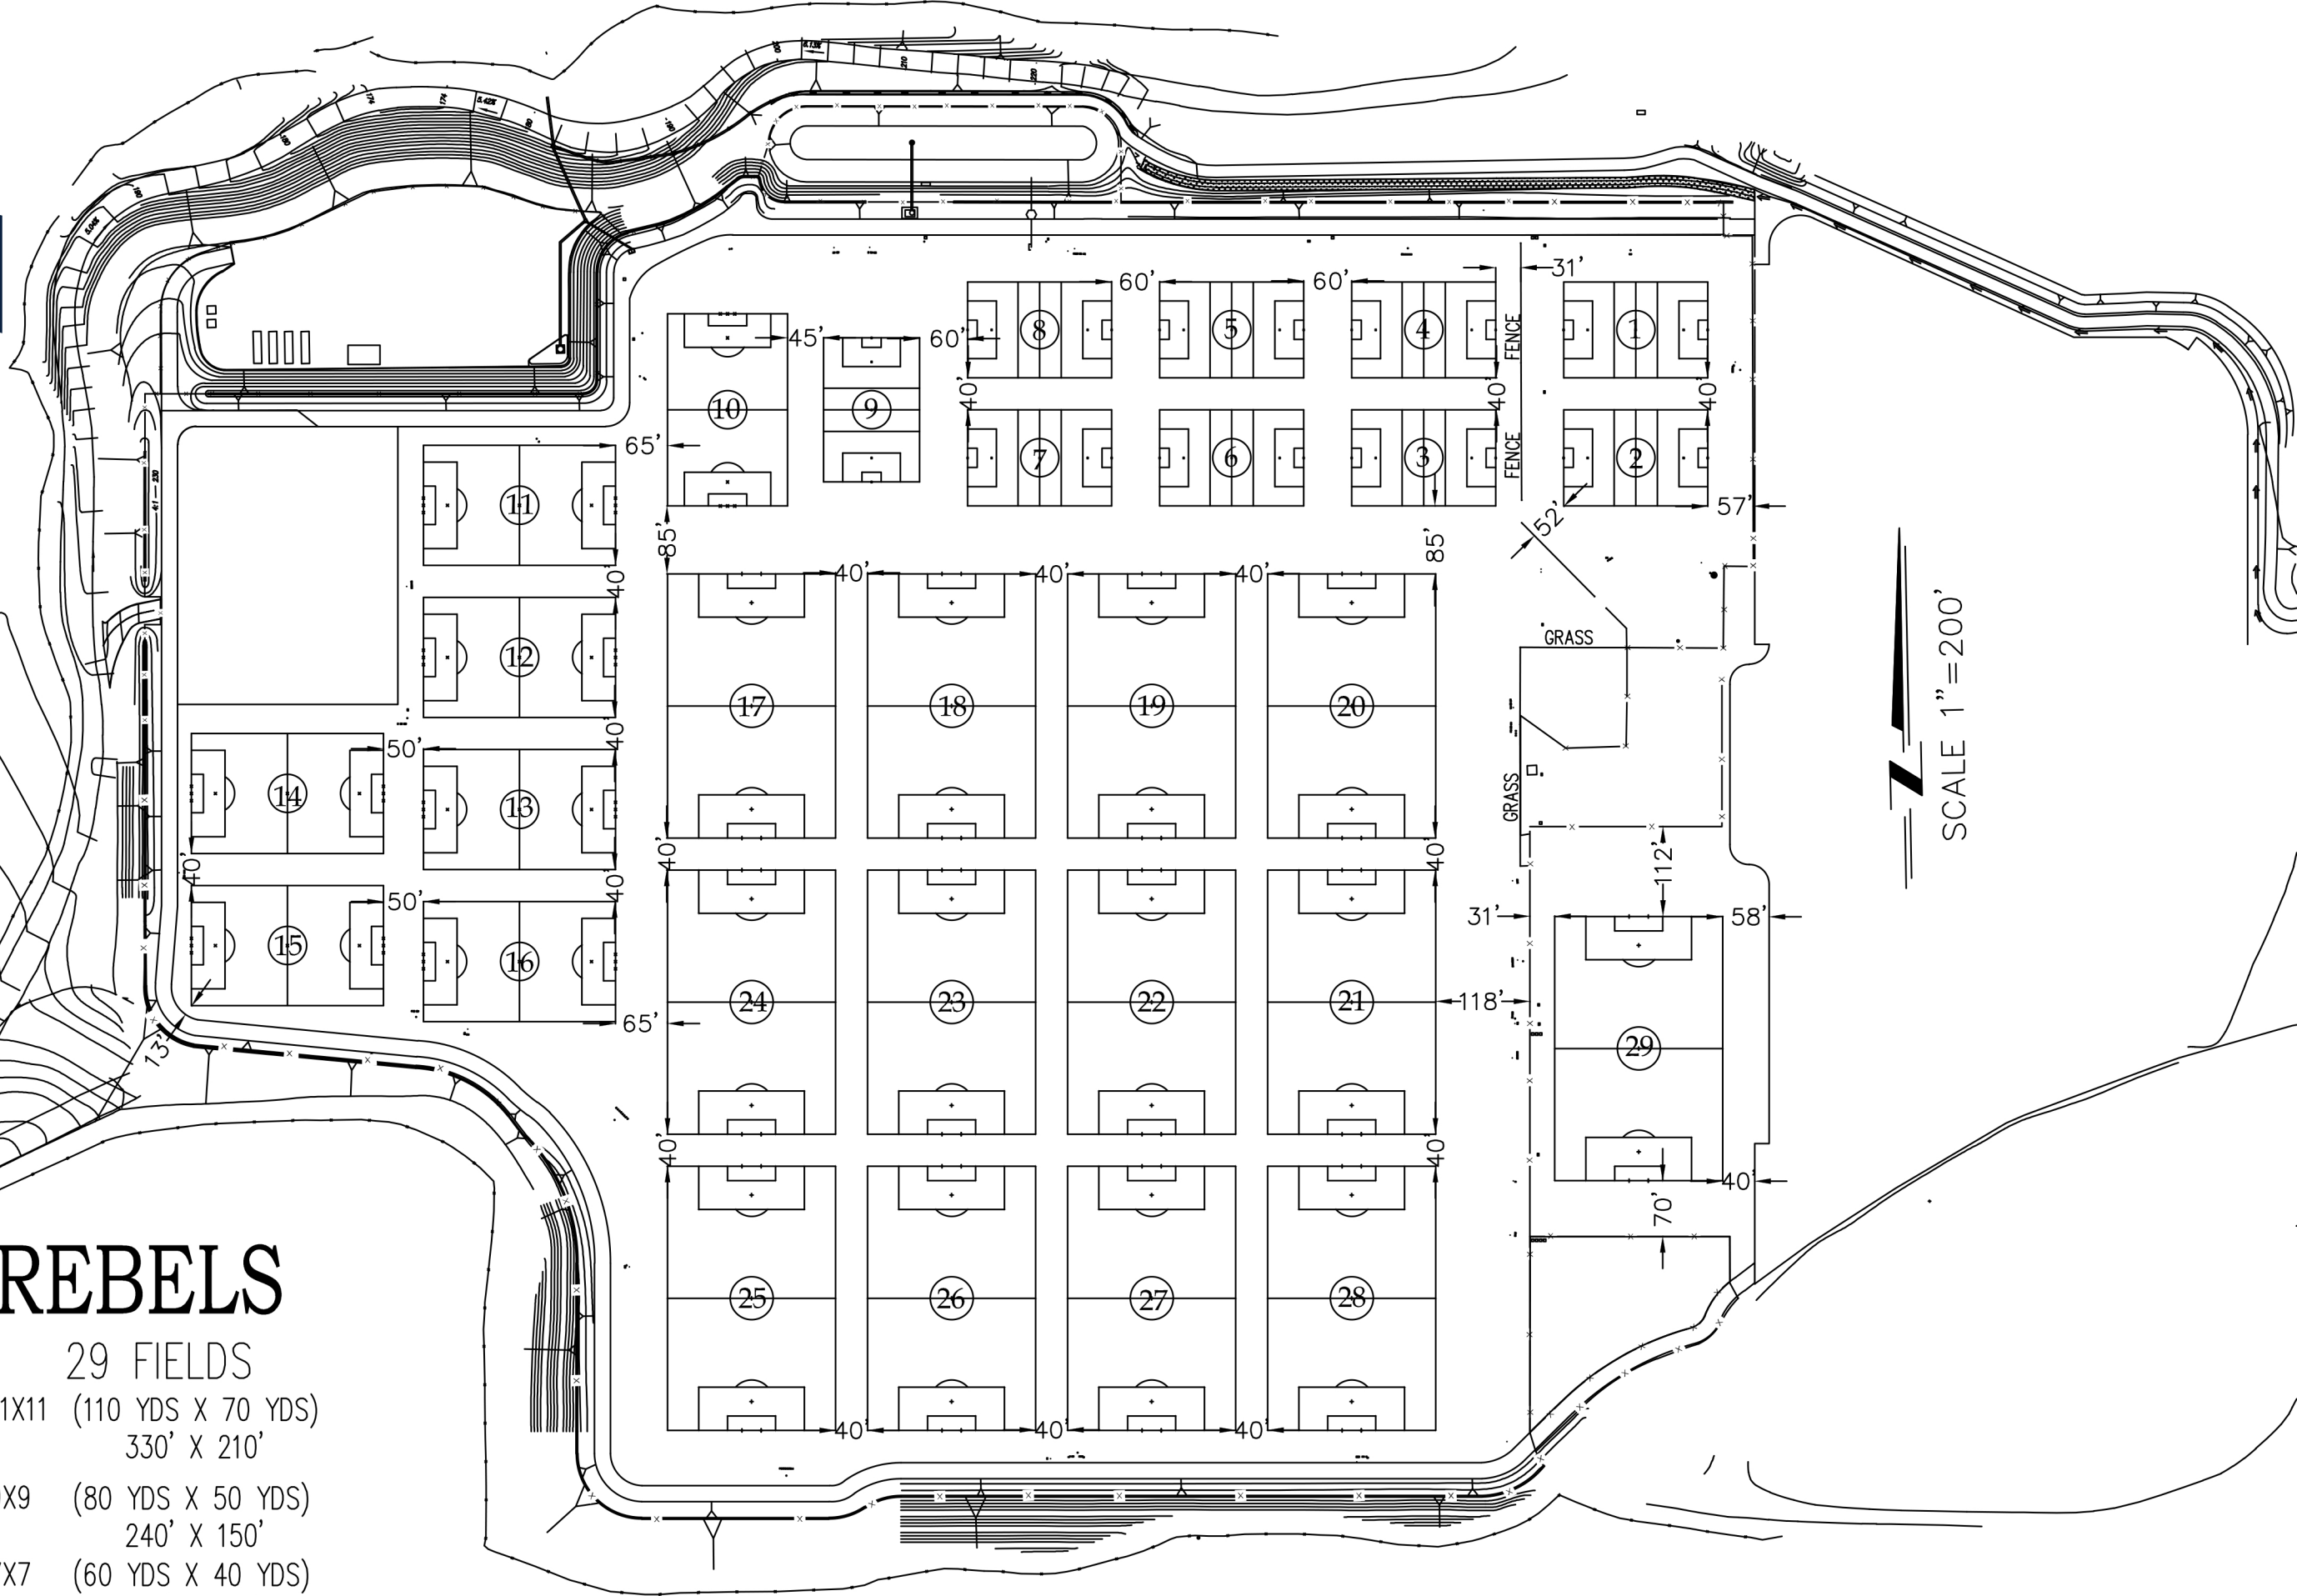

# REBELS

29 FIELDS

11X11 (110 YDS X 70 YDS)  
330' X 210'

9X9 (80 YDS X 50 YDS)  
240' X 150'

7X7 (60 YDS X 40 YDS)  
180' X 120'

SCALE 1" = 200'